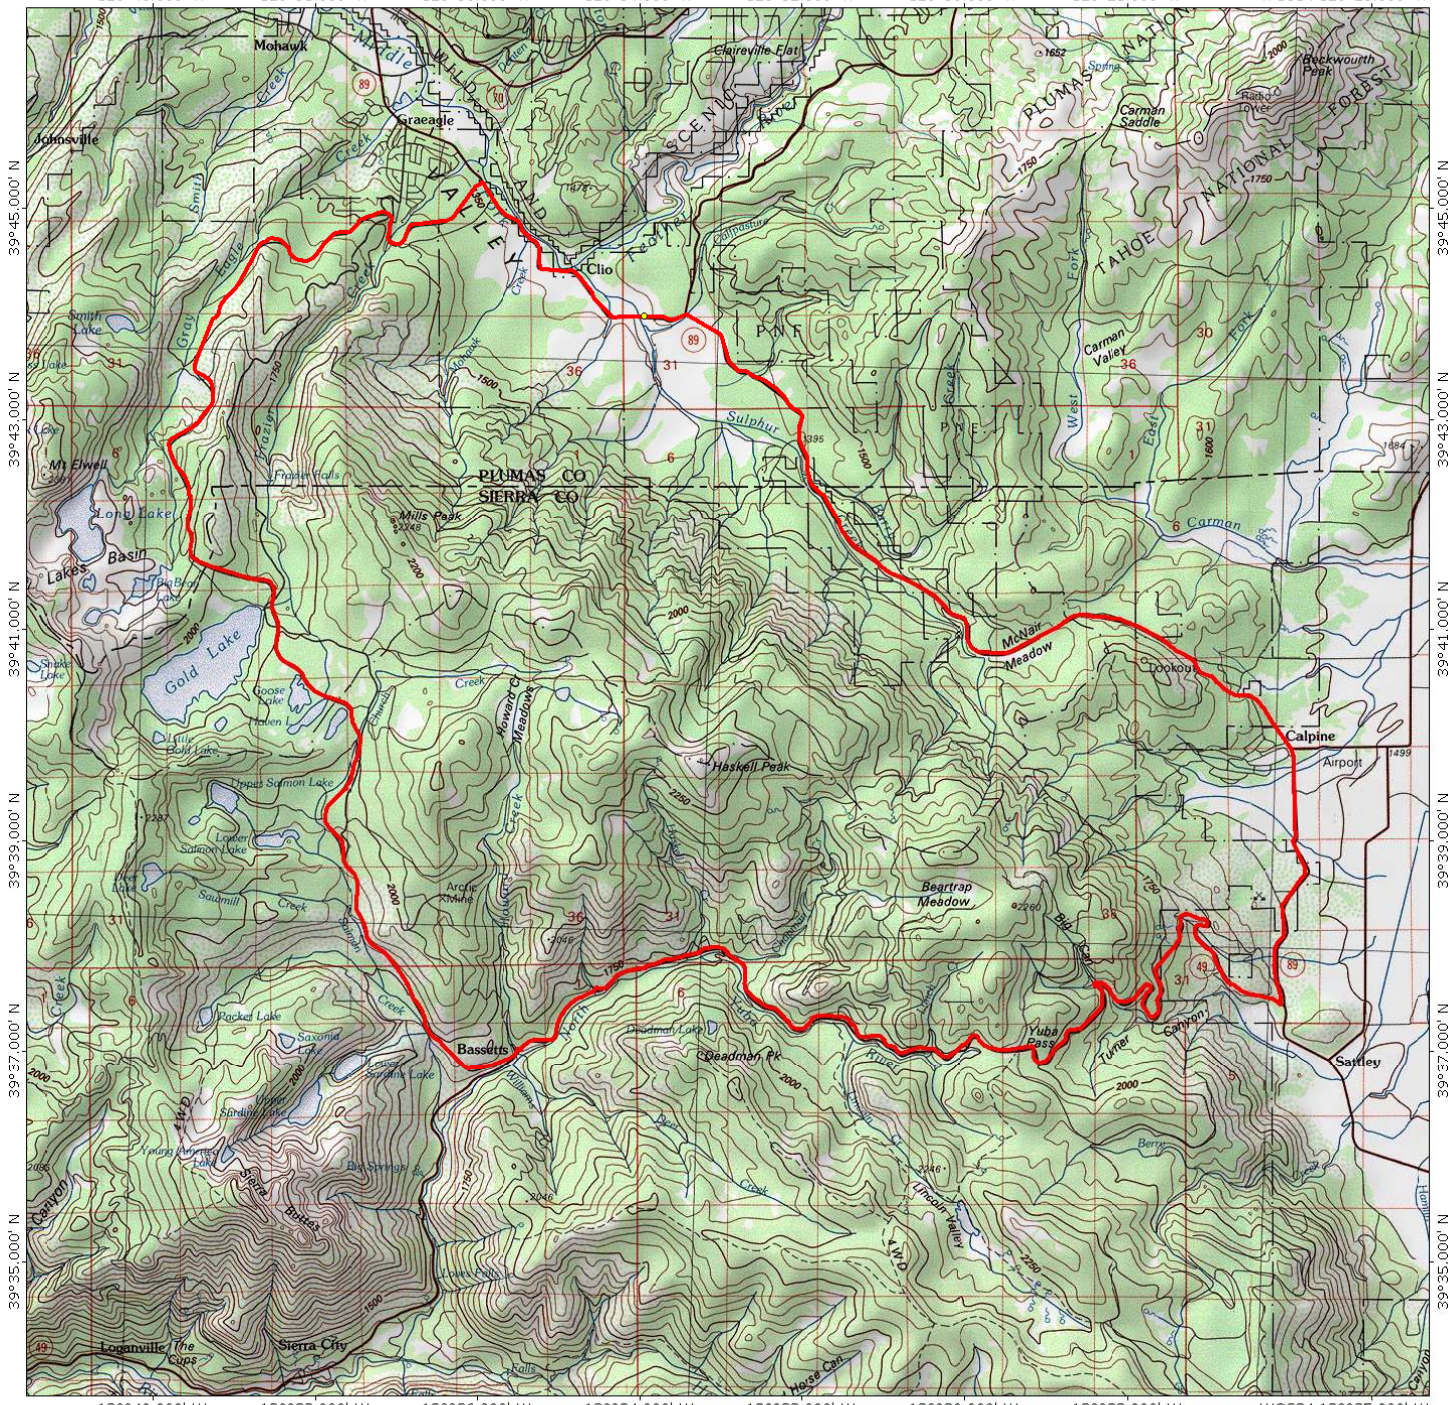

120°40,000' W 120°38,000' W 120°36,000' W 120°34,000' W 120°32,000' W 120°30,000' W 120°28,000' W WGS84 120°25,000' W

TOPO! map printed on 10/06/02 from "CaliforniaRoadBike.tpo" and "Untitled.tpg"

39°45,000' N 39°43,000' N 39°41,000' N 39°39,000' N 39°37,000' N 39°35,000' N

0 0.5 1.0 1.5 2.0 2.5 3.0 3.5 miles
0 1 2 3 4 5 km

Map created with TOPO! © 2002 National Geographic (www.nationalgeographic.com/topo)