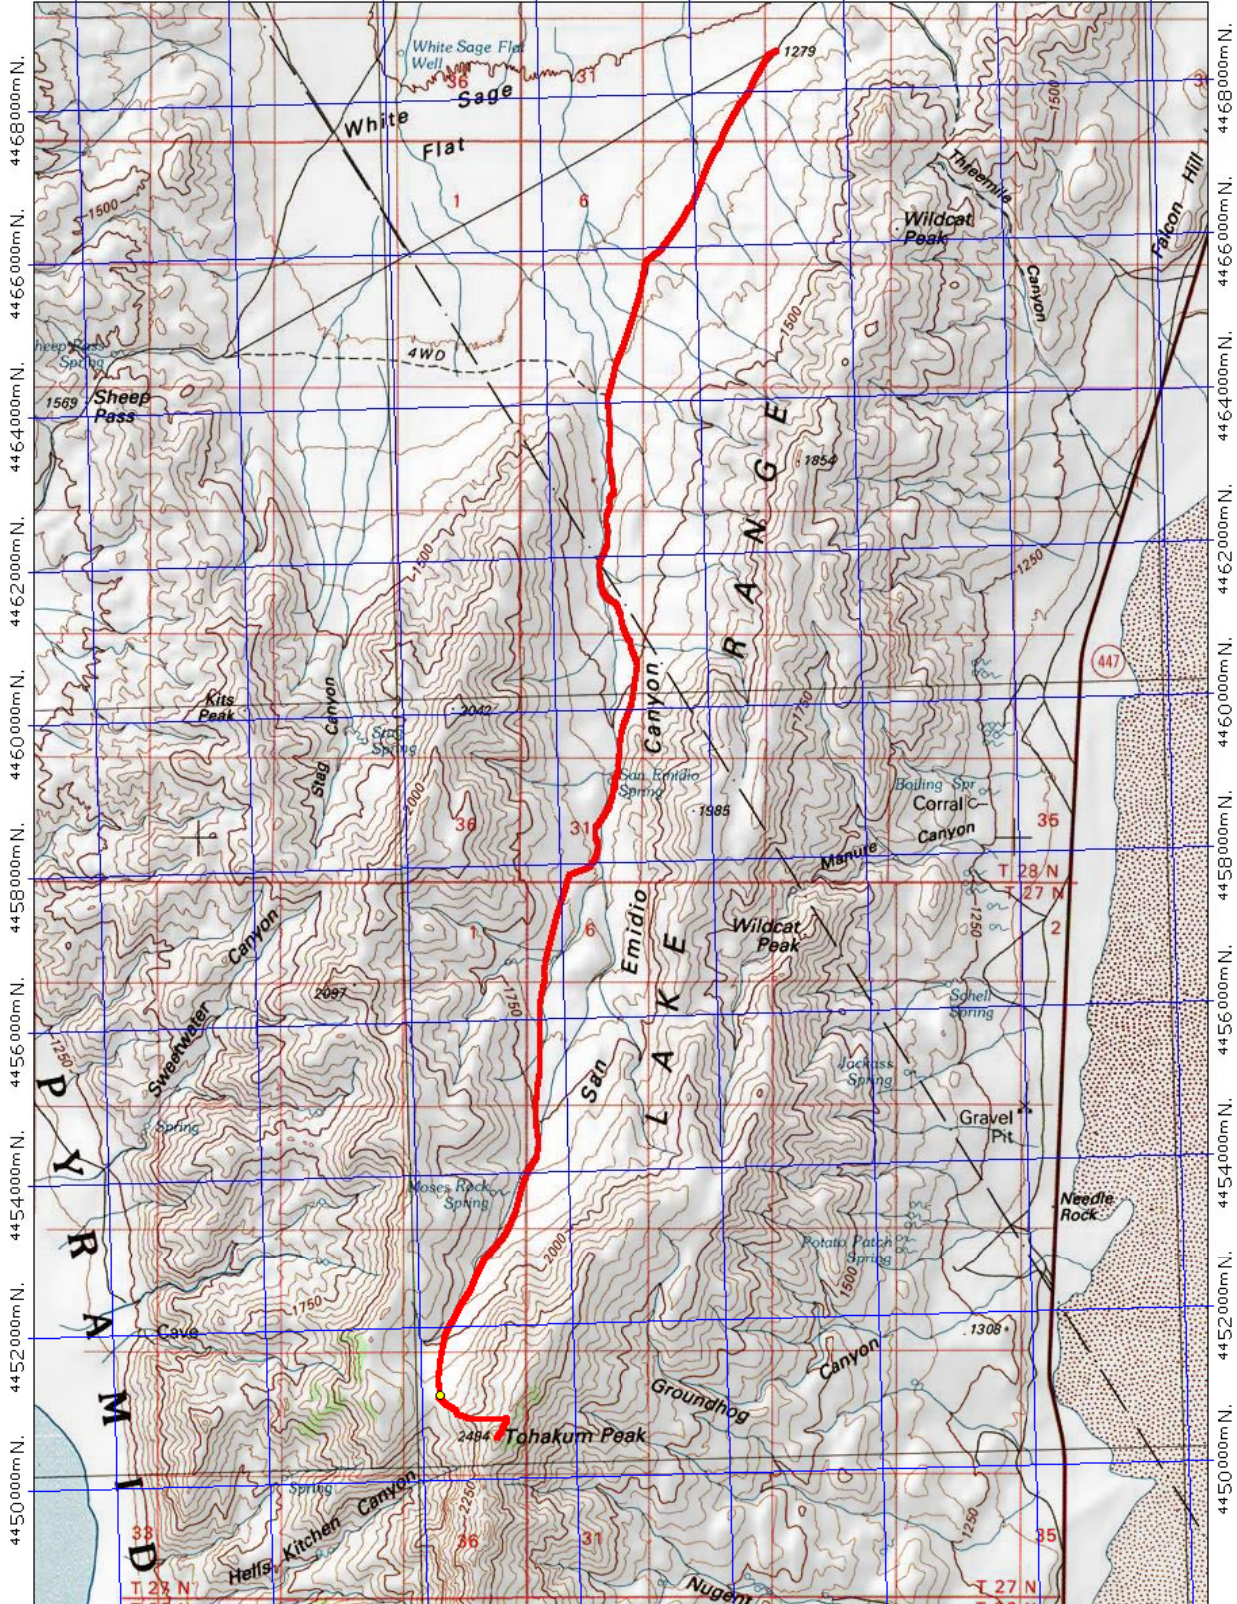

286000mE, 288000mE, 290000mE, 292000mE, 294000mE, 296000mE, WGS84 Zone 11T 300000mE.

286000mE, 288000mE, 290000mE, 292000mE, 294000mE, 296000mE, WGS84 Zone 11T 300000mE.

TN
MN
15 1/2°

Map created with TOPO! © 2001 National Geographic (www.nationalgeographic.com/topo)