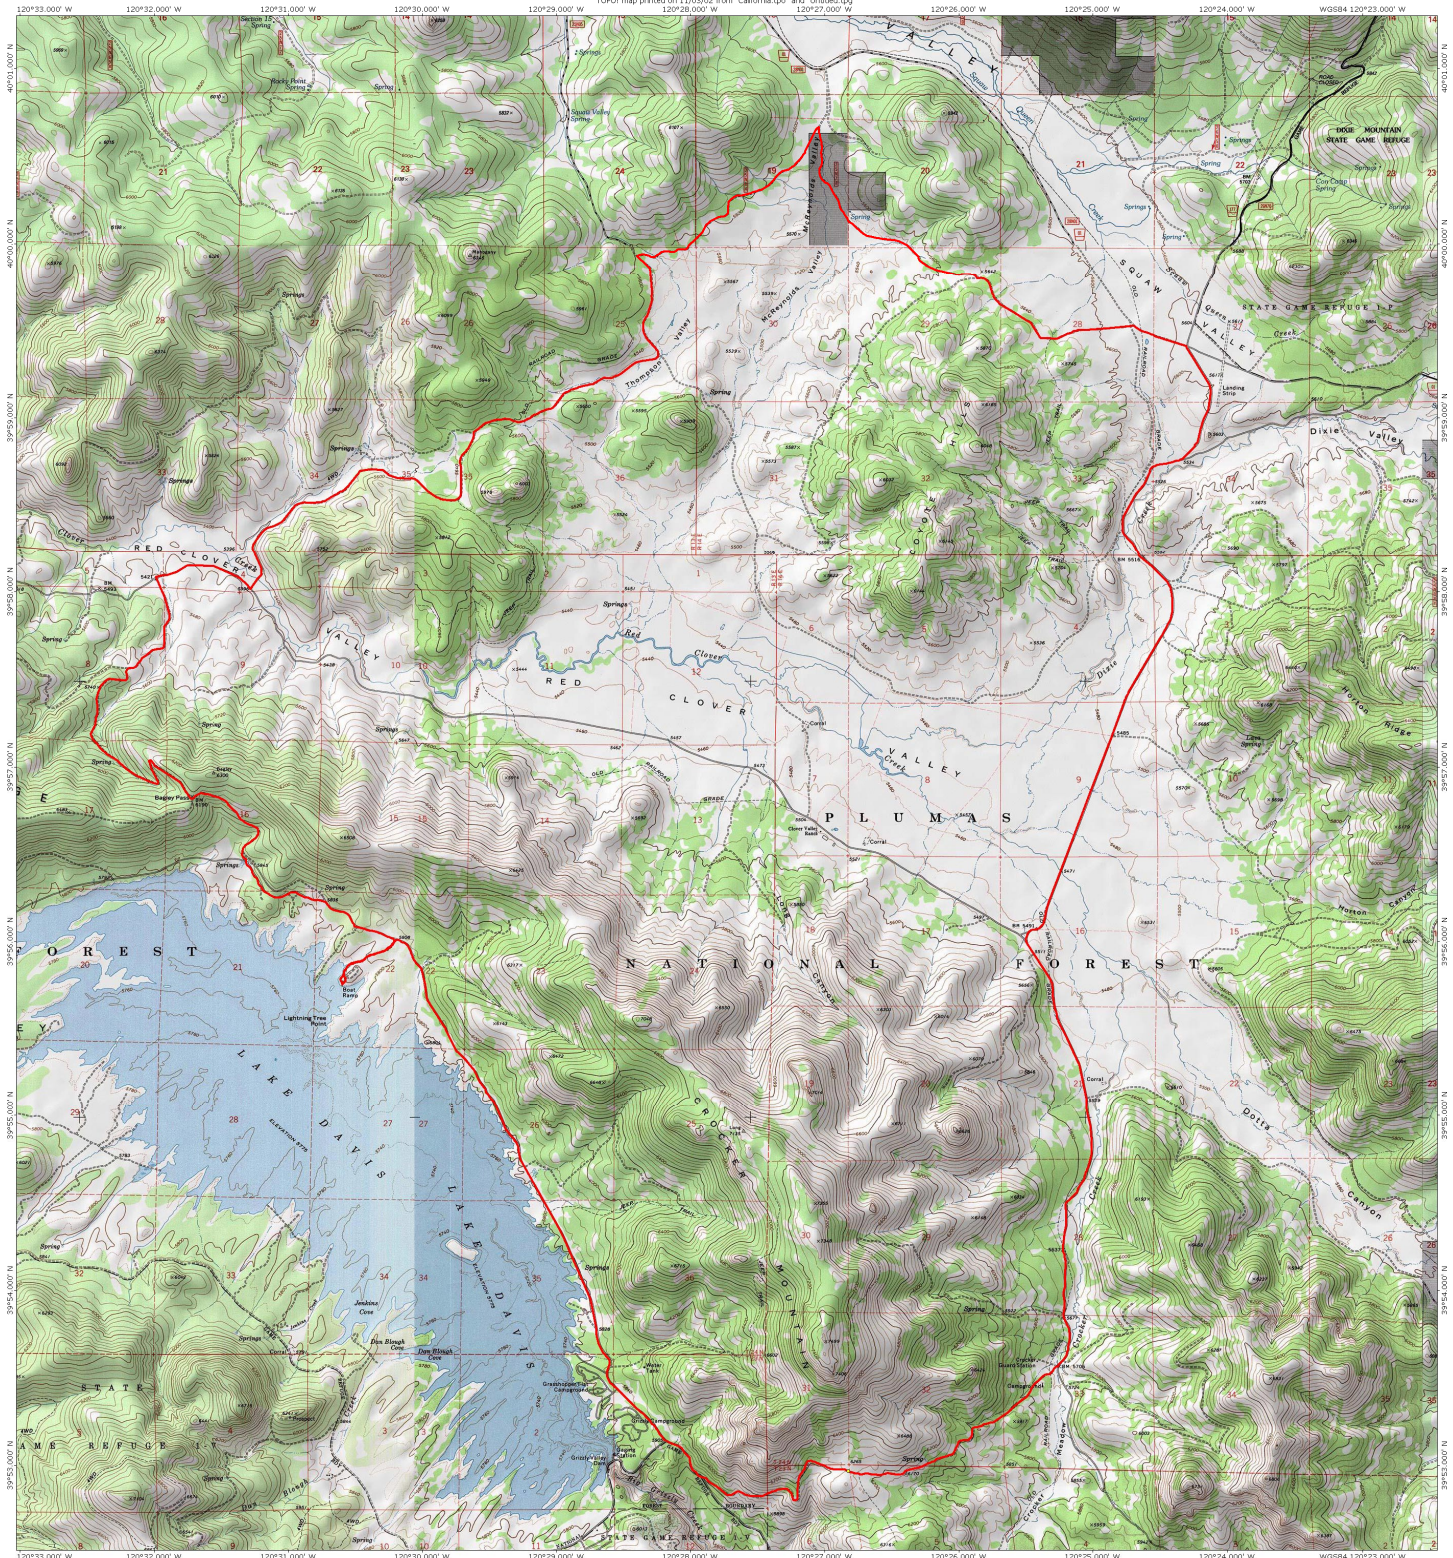

Map created with TOPOI 6202 National Geographic (www.nationalgeographic.com/topo)