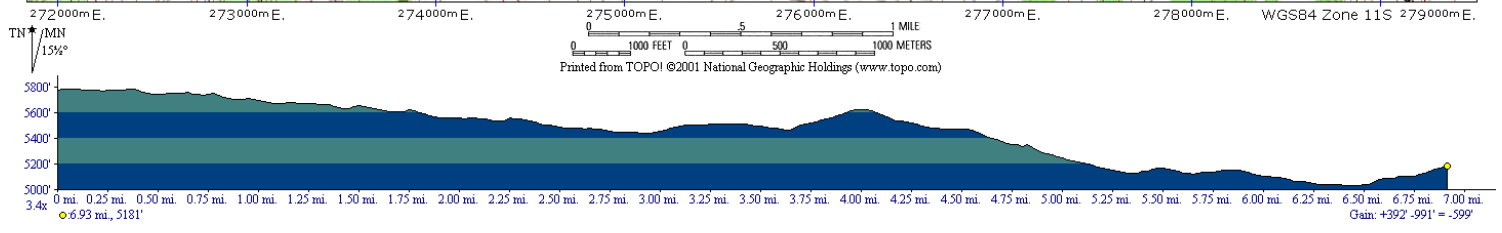

273000m E, 274000m E, 275000m E, 276000m E, 277000m E, 278000m E, WGS84 Zone 11S 279000m E.

Printed from TOPO! ©2001 National Geographic Holdings (www.topo.com)

Gain: +392 -991 = -599'